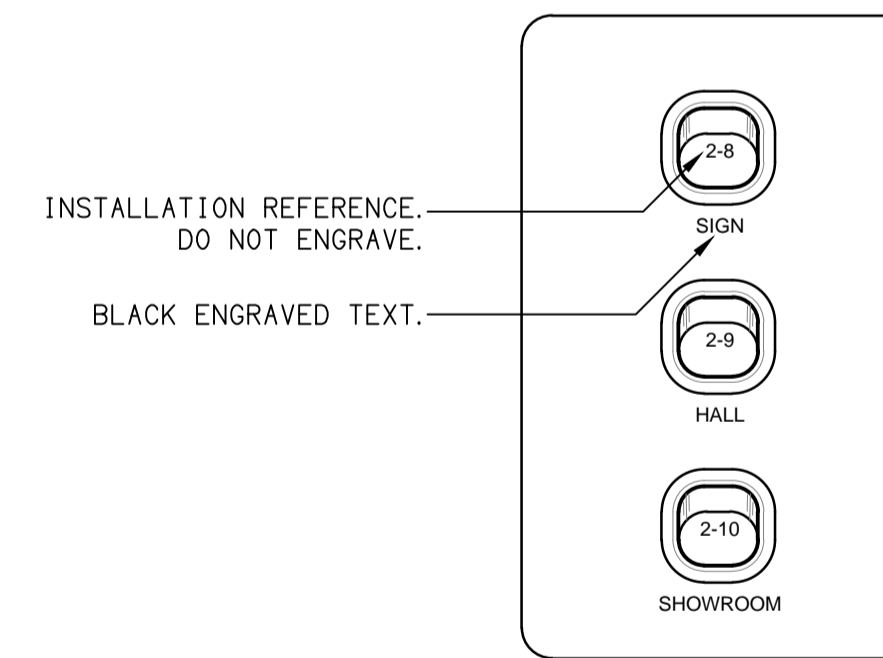

SCHEMATIC
SP1 LIGHTING CONTROL
NOT TO SCALE

SCHEMATIC
SP2 LIGHTING CONTROL
NOT TO SCALE

SCHEMATIC
SP3 LIGHTING CONTROL
NOT TO SCALE

DETAIL
SP1 SWITCHPANEL ELEVATION
NOT TO SCALE

DETAIL
SP2 SWITCHPANEL ELEVATION
NOT TO SCALE

DETAIL
SP3 SWITCHPANEL ELEVATION
NOT TO SCALE