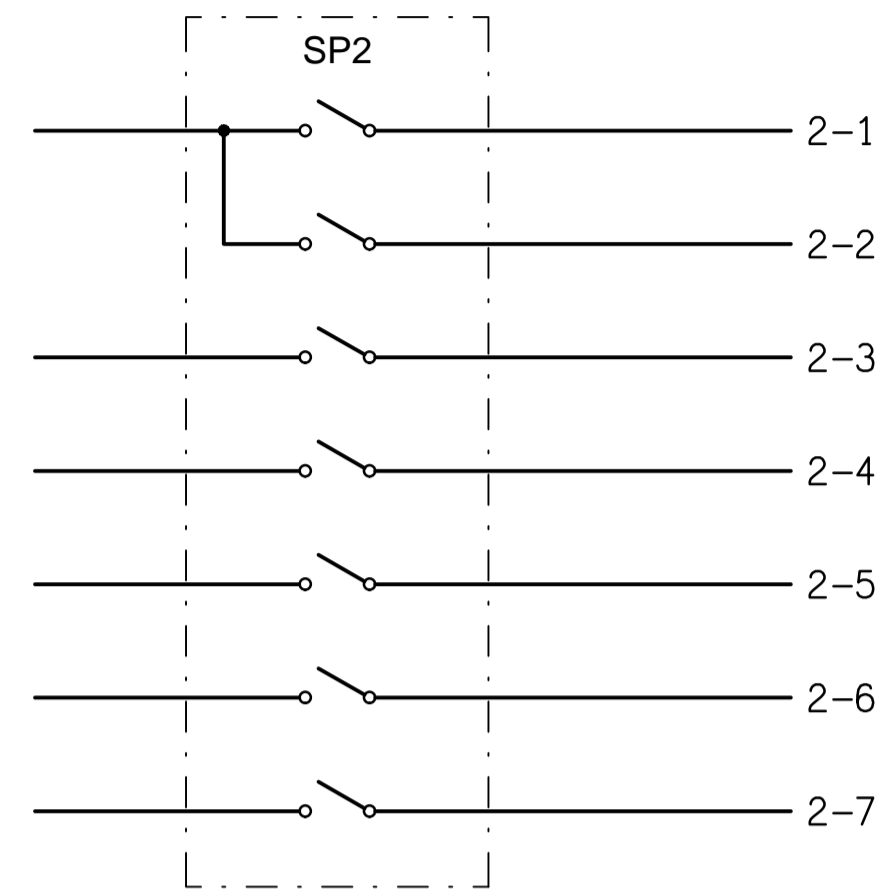

SCHEMATIC
SP1 LIGHTING CONTROL
NOT TO SCALE

SCHEMATIC
SP2 LIGHTING CONTROL
NOT TO SCALE

SCHEMATIC
SP3 LIGHTING CONTROL
NOT TO SCALE

DETAIL
SP1 SWITCHPANEL ELEVATION
NOT TO SCALE

DETAIL
SP2 SWITCHPANEL ELEVATION
NOT TO SCALE

DETAIL
SP3 SWITCHPANEL ELEVATION
NOT TO SCALE