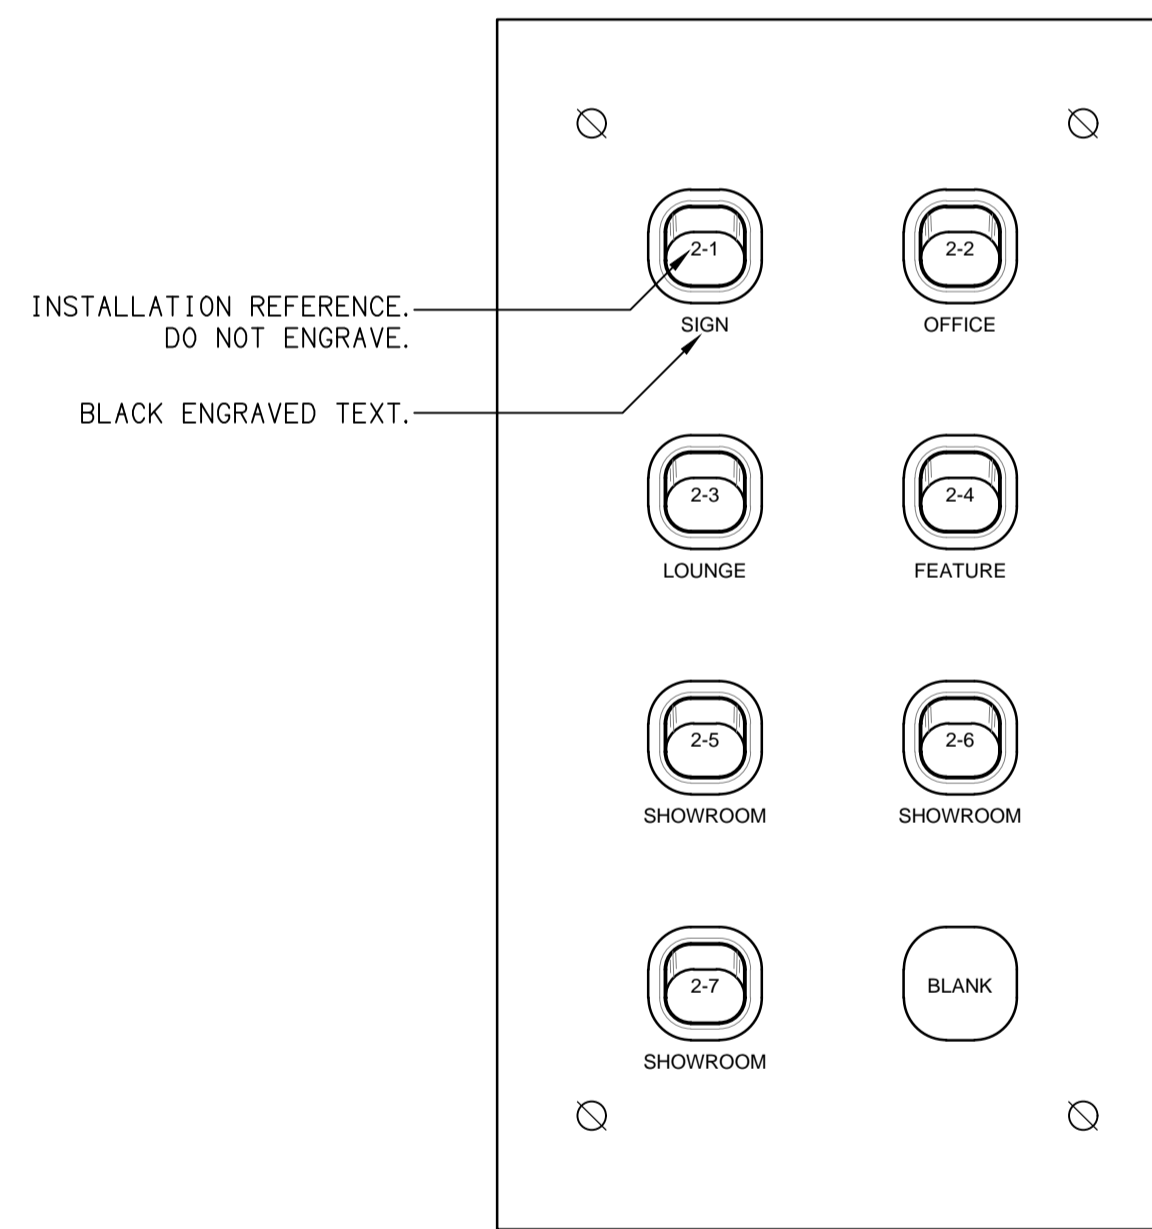

SCHEMATIC
SP1 LIGHTING CONTROL
NOT TO SCALE

SCHEMATIC
SP2 LIGHTING CONTROL
NOT TO SCALE

SCHEMATIC
SP3 LIGHTING CONTROL
NOT TO SCALE

DETAIL
SP1 SWITCHPANEL ELEVATION
NOT TO SCALE

DETAIL
SP2 SWITCHPANEL ELEVATION
NOT TO SCALE

DETAIL
SP3 SWITCHPANEL ELEVATION
NOT TO SCALE